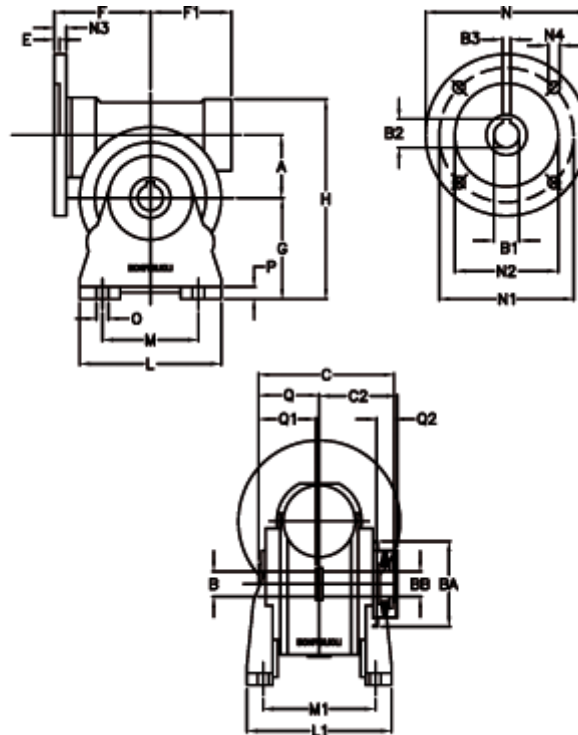

Article number: 390204901422716

Description: Worm Gear with Torque Limiter
VF 49-L1-A-14 P71B5

Measures

a = 49.50	C2 = 63,5	L1 = 124.0	O = 8.5
B = 25	Description = VF 49A-xx-71B5	m = 63	P = 12
B1 E7 = 14	E = 3.0	M1 = 98.5	Q = 51.0
B2 = 16.3	F = 70	N = 160	Q1 = 41
B3 H9 = 5	F1 = 63	N1 = 130	Q2 = 15
BA = 63	g = 82	N2 = 110	
BB H7 = 14	H = 162	N3 = 10.5	
C = 105	L = 110	N4 = 9,5	